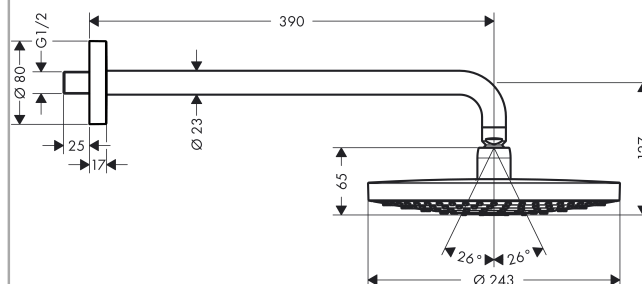

Raindance Select

Raindance Select S 240 2jet EcoSmart overhead shower with 390mm shower arm

Surfaces: white/chrome Art. no. : 26470400

Description

product features

- shower head size: 240 mm
- shower arm length: 390 mm
- spray type: RainAir, Rain
- flow rate Rain (at 3 bar): 9 l/min
- flow rate RainAir (at 3 bar): 9 l/min
- spray type selection: Select button on overhead shower
- spray face surface in two variants: chrome or white
- material spray face: metal
- spray disc removeable for cleaning
- installation type: wall
- Connection thread 1/2"

Article Details

Price excl. VAT

£ 360.00

Technology

Design awards

reddot award 2014
winner

Product image

Scale drawing

Raindance Select

Raindance Select S 240 2jet EcoSmart overhead shower with 390mm shower arm

Surfaces: white/chrome Art. no. : 26470400

Flowchart

Raindance Select

Raindance Select S 240 2jet EcoSmart overhead shower with 390mm shower arm