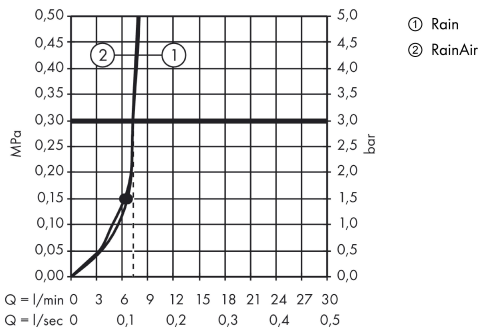

Raindance Select

Raindance Select S 240 2jet EcoSmart overhead shower with 390mm shower arm

Surfaces: white/chrome Art. no. : 26470400

Description

product features

- shower head size: 240 mm
- shower arm length: 390 mm
- spray type: RainAir, Rain
- flow rate Rain (at 3 bar): 9 l/min
- flow rate RainAir (at 3 bar): 9 l/min
- spray type selection: Select button on overhead shower
- spray face surface in two variants: chrome or white
- material spray face: metal
- spray disc removeable for cleaning
- installation type: wall
- Connection thread 1/2"

Article Details

Price excl. VAT

£ 360.00

Technology

Design awards

reddot award 2014
winner

Product image

Scale drawing

Raindance Select

Raindance Select S 240 2jet EcoSmart overhead shower with 390mm shower arm

Surfaces: white/chrome Art. no. : 26470400

Flowchart

Raindance Select

Raindance Select S 240 2jet EcoSmart overhead shower with 390mm shower arm